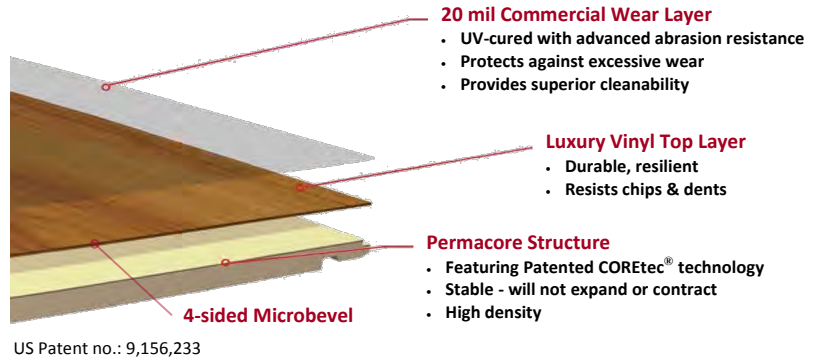

- Permacore™ technology
- 100% waterproof
- Stable - core will not expand or contract
- Easy maintenance
- Sound dampening

Barnwood Gray - 08
6" Plank

Blond Acacia - 06
6" Plank

Exotic Mahogany - 01
6" Plank